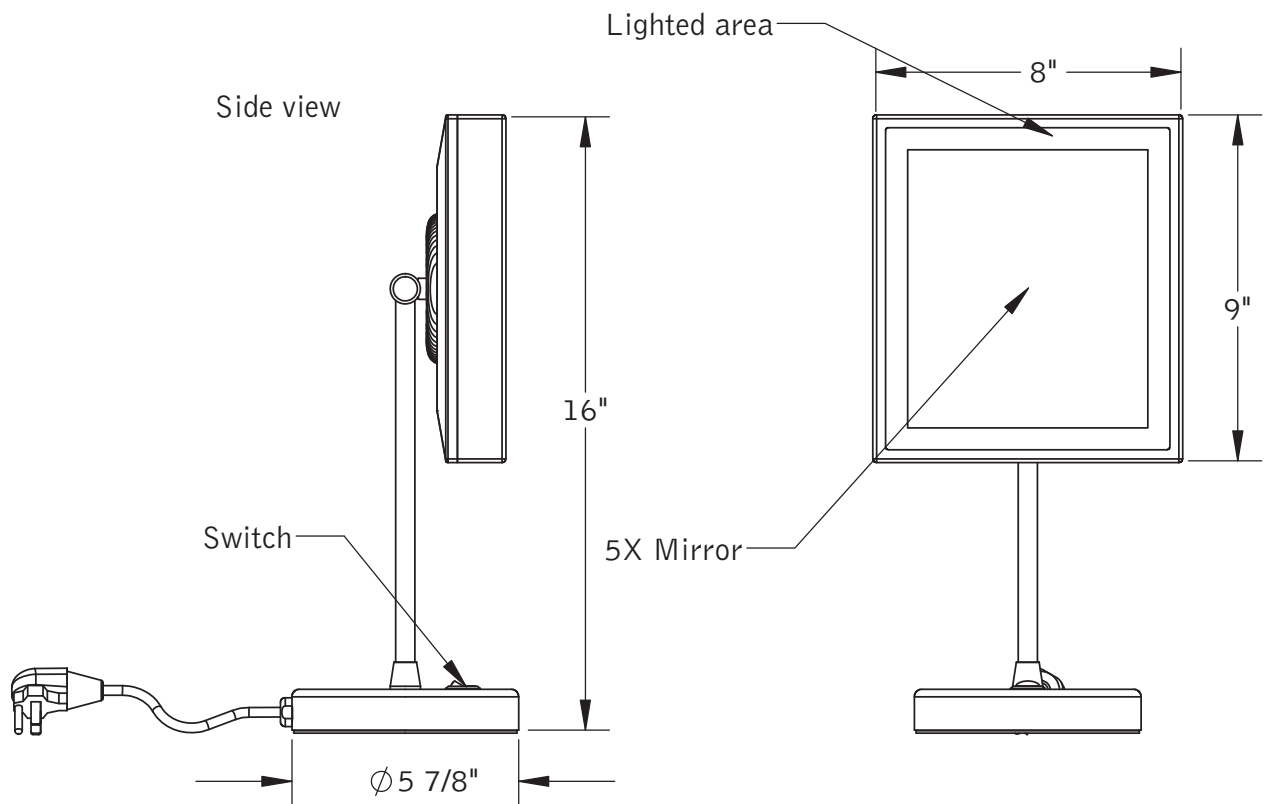

# Baci At Home

BJR-120

**BJR-120 — Vanity Mirror with Rectangular Body**

**Product Category** Baci Junior Mirrors

**Special Features** Solid brass construction  
Optical quality 5X glass mirror  
High power, natural white LED lighting  
5 year warrantee

**UL Listing** Furnishing - suitable for commercial or residential use in damp locations (US\C)

**Dimensions** Mirror body 8" wide x 9" high  
OA height 16" x 8" wide  
5 7/8" diameter weighted base  
Furnished wide cord and grounding plug