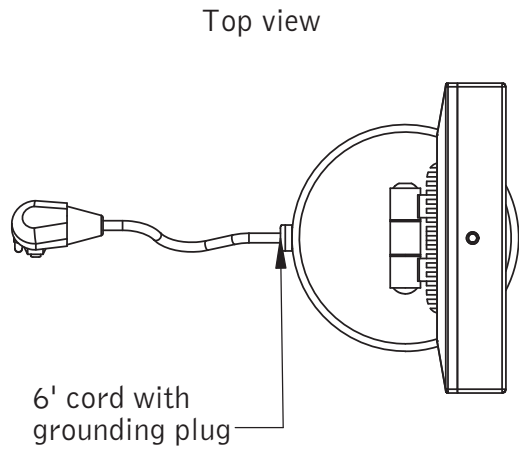

# Baci At Home

BJR-120

**BJR-120 — Vanity Mirror with Rectangular Body**

**Product Category** Baci Junior Mirrors

**Special Features** Solid brass construction  
Optical quality 5X glass mirror  
High power, natural white LED lighting  
5 year warrantee

**UL Listing** Furnishing - suitable for commercial or residential use in damp locations (US\C)

**Dimensions** Mirror body 8" wide x 9" high  
OA height 16" x 8" wide  
5 7/8" diameter weighted base  
Furnished wide cord and grounding plug