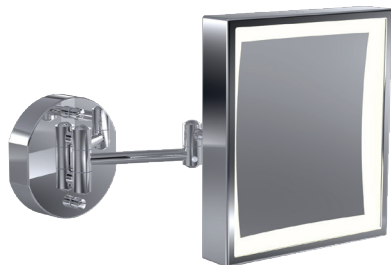

Catalog Number: **BJR-20**

Baci At Home

BJR-20

Installation

- 1) Attach backplate to the outlet box
- 2) Connect wires - green to ground, white to neutral and black to line
- 3) Slide canopy over the screws protruding from the backplate
- 4) Secure with trim nuts

BJR-20 — Double Arm Wall Mirror with Rectangular Body

Product Category	Baci Junior Mirrors
Special Features	Solid brass construction Optical quality 5X glass mirror High power, natural white LED lighting 5 year warrantee
Lighting	Halo Light - High Power LED
Lumens	766
Color Temperature	3500° K
Color Rendering Index	min. 80
Electrical	
Watts	9
Volts	100 - 240
Hertz (Frequency)	50/60
Amps (Current)	.22
UL Listing	Furnishing - suitable for commercial or residential use in damp locations (US\C)
Dimensions	Mirror body 8" wide x 9" high Folds to 8 1/8" wide x 9" high x 5" deep Canopy is 4 3/4" wide x 5" high Maximum extension 13 3/8"
Other Models in this Family	
Basic Model	BJR-20-CHR
Body Types	All metal body
Magnification	5X
Finish Options	
Standard	Chrome
Premium	Satin Nickel
Premium	Bronze