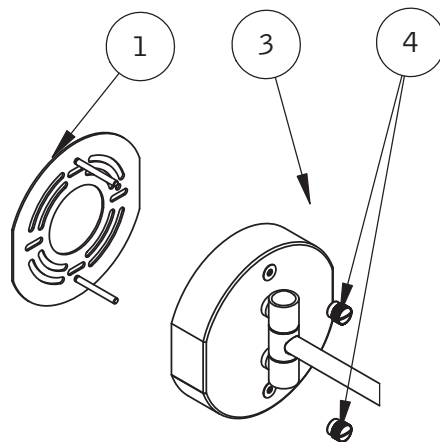

Catalog Number: **BJR-20**

Baci At Home

BJR-20

Installation

- 1) Attach backplate to the outlet box
- 2) Connect wires - green to ground, white to neutral and black to line
- 3) Slide canopy over the screws protruding from the backplate
- 4) Secure with trim nuts

BJR-20 — Double Arm Wall Mirror with Rectangular Body

Product Category	Baci Junior Mirrors
Special Features	Solid brass construction Optical quality 5X glass mirror High power, natural white LED lighting 5 year warrantee
Lighting	Halo Light - High Power LED
Lumens	766
Color Temperature	3500° K
Color Rendering Index	min. 80
Electrical	
Watts	9
Volts	100 - 240
Hertz (Frequency)	50/60
Amps (Current)	.22
UL Listing	Furnishing - suitable for commercial or residential use in damp locations (US\C)
Dimensions	Mirror body 8" wide x 9" high Folds to 8 1/8" wide x 9" high x 5" deep Canopy is 4 3/4" wide x 5" high Maximum extension 13 3/8"
Other Models in this Family	
Basic Model	BJR-20-CHR
Body Types	All metal body
Magnification	5X
Finish Options	
Standard	Chrome
Premium	Satin Nickel
Premium	Bronze