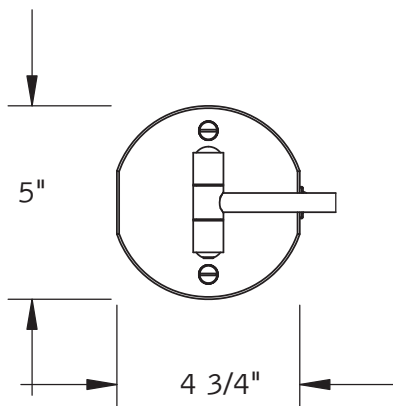

Catalog Number: **BJR-20**

Baci At Home

BJR-20

Installation

- 1) Attach backplate to the outlet box
- 2) Connect wires - green to ground, white to neutral and black to line
- 3) Slide canopy over the screws protruding from the backplate
- 4) Secure with trim nuts

BJR-20 — Double Arm Wall Mirror with Rectangular Body

Product Category	Baci Junior Mirrors
Special Features	Solid brass construction Optical quality 5X glass mirror High power, natural white LED lighting 5 year warrantee
Lighting	Halo Light - High Power LED
Lumens	766
Color Temperature	3500° K
Color Rendering Index	min. 80
Electrical	
Watts	9
Volts	100 - 240
Hertz (Frequency)	50/60
Amps (Current)	.22
UL Listing	Furnishing - suitable for commercial or residential use in damp locations (US\C)
Dimensions	Mirror body 8" wide x 9" high Folds to 8 1/8" wide x 9" high x 5" deep Canopy is 4 3/4" wide x 5" high Maximum extension 13 3/8"
Other Models in this Family	
Basic Model	BJR-20-CHR
Body Types	All metal body
Magnification	5X
Finish Options	
Standard	Chrome
Premium	Satin Nickel
Premium	Bronze