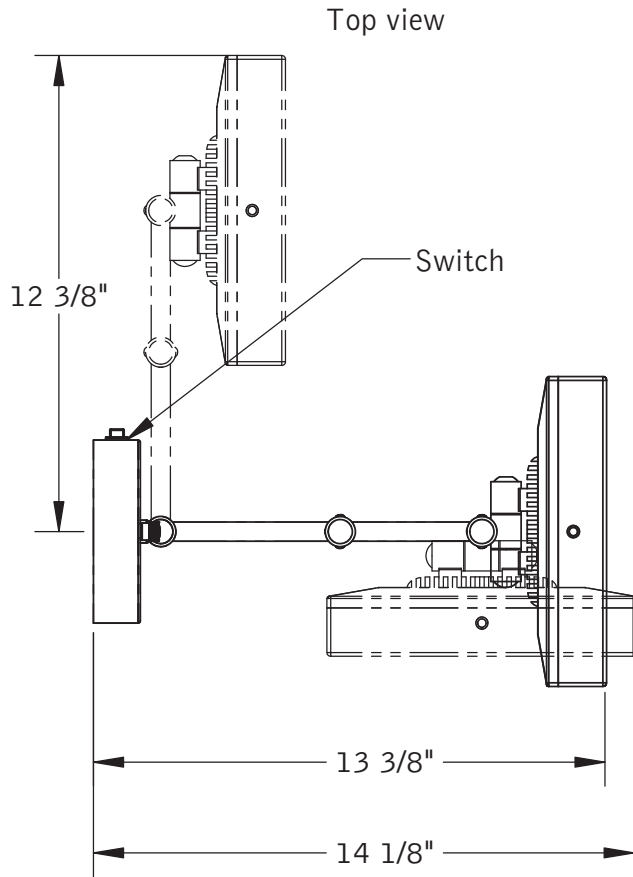

Catalog Number: **BJR-20**

Baci At Home

BJR-20

Installation

- 1) Attach backplate to the outlet box
- 2) Connect wires - green to ground, white to neutral and black to line
- 3) Slide canopy over the screws protruding from the backplate
- 4) Secure with trim nuts

BJR-20 — Double Arm Wall Mirror with Rectangular Body

Product Category	Baci Junior Mirrors
Special Features	Solid brass construction Optical quality 5X glass mirror High power, natural white LED lighting 5 year warrantee
Lighting	Halo Light - High Power LED
Lumens	766
Color Temperature	3500° K
Color Rendering Index	min. 80
Electrical	
Watts	9
Volts	100 - 240
Hertz (Frequency)	50/60
Amps (Current)	.22
UL Listing	Furnishing - suitable for commercial or residential use in damp locations (US\C)
Dimensions	Mirror body 8" wide x 9" high Folds to 8 1/8" wide x 9" high x 5" deep Canopy is 4 3/4" wide x 5" high Maximum extension 13 3/8"
Other Models in this Family	
Basic Model	BJR-20-CHR
Body Types	All metal body
Magnification	5X
Finish Options	
Standard	Chrome
Premium	Satin Nickel
Premium	Bronze