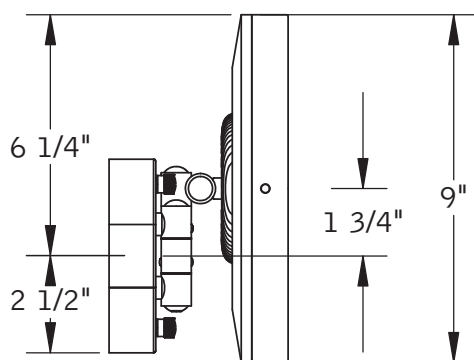

Catalog Number: **BJR-30**

Baci At Home

Baci Junior Mirrors

Top view

BJR-30

The center of the mirror is $1 \frac{3}{4}$ " above the center of the outlet box. Since the average user's eye height is $58 \frac{3}{4}$ " the outlet box should be centered 57 " above the floor.

Side view

Lighted area

5X Mirror

Top view

Installation

- 1) Attach backplate to the outlet box
- 2) Connect wires - green to ground, white to neutral and black to line
- 3) Slide canopy over the screws protruding from the backplate
- 4) Secure with trim nuts

Dimensions

Mirror body 9" diameter
Folds to 9" wide x 9" high x 4 5/8" deep
Canopy is 4 3/4" wide x 5" high
Maximum extension 13"

Other Models in this Family

BJR-10

BJR-20

Basic Model

BJR-30-CHR

Body Types