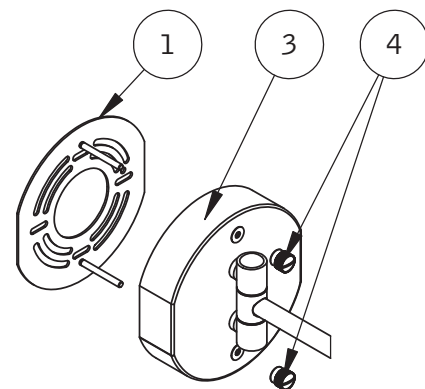

Catalog Number: **BJR-30**

Baci At Home

Baci Junior Mirrors

Top view

BJR-30

The center of the mirror is $1 \frac{3}{4}$ " above the center of the outlet box. Since the average user's eye height is $58 \frac{3}{4}$ " the outlet box should be centered 57 " above the floor.

Side view

Lighted area

5X Mirror

Top view

Installation

- 1) Attach backplate to the outlet box
- 2) Connect wires - green to ground, white to neutral and black to line
- 3) Slide canopy over the screws protruding from the backplate
- 4) Secure with trim nuts

BJR-30 — Double Arm Wall Mirror with Round Body

Product Category

Baci Junior Mirrors

Special Features

Solid brass construction
Optical quality 5X glass mirror
High power, natural white LED lighting
5 year warrantee

Dimensions

Mirror body 9" diameter
Folds to 9" wide x 9" high x 4 5/8" deep
Canopy is 4 3/4" wide x 5" high
Maximum extension 13"

Other Models in this Family

BJR-10

BJR-20

Basic Model

BJR-30-CHR

Body Types