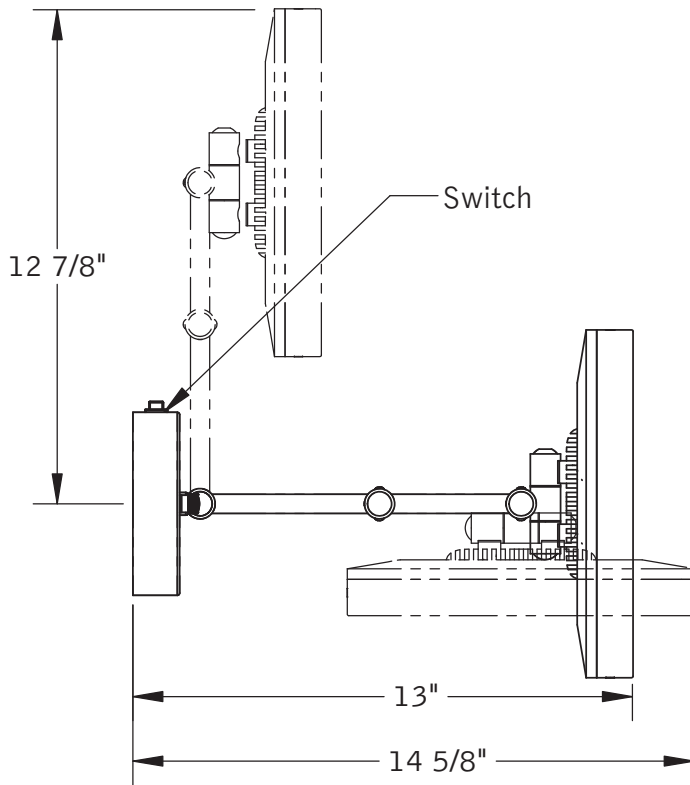

Catalog Number: **BJR-30**

Baci At Home

Baci Junior Mirrors

Top view

BJR-30

The center of the mirror is $1 \frac{3}{4}$ " above the center of the outlet box. Since the average user's eye height is $58 \frac{3}{4}$ " the outlet box should be centered 57 " above the floor.

Side view

Lighted area

5X Mirror

Top view

Installation

- 1) Attach backplate to the outlet box
- 2) Connect wires - green to ground, white to neutral and black to line
- 3) Slide canopy over the screws protruding from the backplate
- 4) Secure with trim nuts

BJR-30 — Double Arm Wall Mirror with Round Body

Product Category

Baci Junior Mirrors

Special Features

Solid brass construction
Optical quality 5X glass mirror
High power, natural white LED lighting
5 year warrantee

Dimensions

Mirror body 9" diameter
Folds to 9" wide x 9" high x 4 5/8" deep
Canopy is 4 3/4" wide x 5" high
Maximum extension 13"

Other Models in this Family

BJR-10

BJR-20

Basic Model

BJR-30-CHR

Body Types