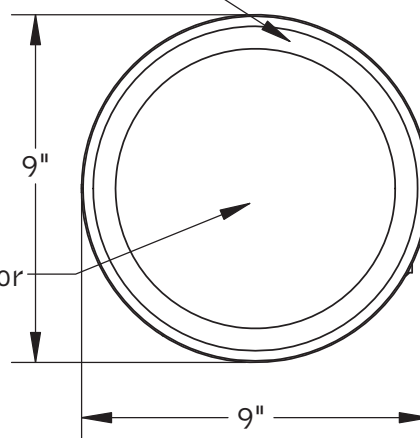

Catalog Number: **BJR-30**

Baci At Home

Baci Junior Mirrors

Top view

BJR-30

The center of the mirror is $1 \frac{3}{4}$ " above the center of the outlet box. Since the average user's eye height is $58 \frac{3}{4}$ " the outlet box should be centered 57 " above the floor.

Side view

Lighted area

5X Mirror

Top view

Installation

- 1) Attach backplate to the outlet box
- 2) Connect wires - green to ground, white to neutral and black to line
- 3) Slide canopy over the screws protruding from the backplate
- 4) Secure with trim nuts

BJR-30 — Double Arm Wall Mirror with Round Body

Product Category

Baci Junior Mirrors

Special Features

Solid brass construction
Optical quality 5X glass mirror
High power, natural white LED lighting
5 year warrantee

Dimensions

Mirror body 9" diameter
Folds to 9" wide x 9" high x 4 5/8" deep
Canopy is 4 3/4" wide x 5" high
Maximum extension 13"

Other Models in this Family

BJR-10

BJR-20

Basic Model

BJR-30-CHR

Body Types