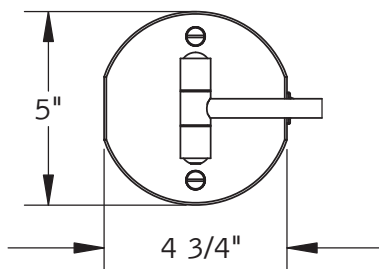

Catalog Number: **BJR-30**

Baci At Home

Baci Junior Mirrors

Top view

BJR-30

The center of the mirror is $1 \frac{3}{4}$ " above the center of the outlet box. Since the average user's eye height is $58 \frac{3}{4}$ " the outlet box should be centered 57 " above the floor.

Side view

Lighted area

5X Mirror

Top view

Installation

- 1) Attach backplate to the outlet box
- 2) Connect wires - green to ground, white to neutral and black to line
- 3) Slide canopy over the screws protruding from the backplate
- 4) Secure with trim nuts

Dimensions

Mirror body 9" diameter
Folds to 9" wide x 9" high x 4 5/8" deep
Canopy is 4 3/4" wide x 5" high
Maximum extension 13"

Other Models in this Family

BJR-10

BJR-20

Basic Model

BJR-30-CHR

Body Types