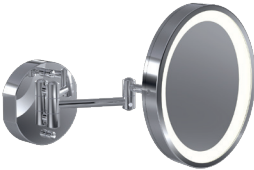

Other Models in this Family

BJR-10

BJR-20