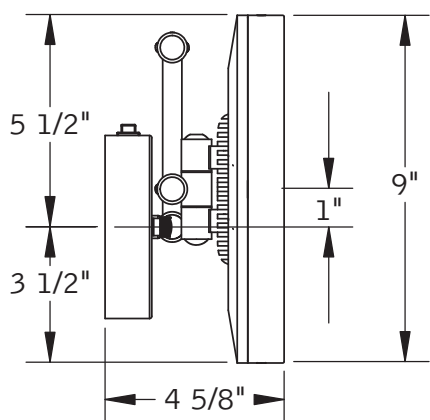

Catalog Number: **BJR-30**

Baci At Home

Baci Junior Mirrors

Top view

BJR-30

The center of the mirror is $1 \frac{3}{4}$ " above the center of the outlet box. Since the average user's eye height is $58 \frac{3}{4}$ " the outlet box should be centered 57 " above the floor.

Side view

Lighted area

5X Mirror

Top view

Installation

- 1) Attach backplate to the outlet box
- 2) Connect wires - green to ground, white to neutral and black to line
- 3) Slide canopy over the screws protruding from the backplate
- 4) Secure with trim nuts

BJR-30 — Double Arm Wall Mirror with Round Body

Product Category

Baci Junior Mirrors

Special Features

Solid brass construction
Optical quality 5X glass mirror
High power, natural white LED lighting
5 year warrantee

Dimensions

Mirror body 9" diameter
Folds to 9" wide x 9" high x 4 5/8" deep
Canopy is 4 3/4" wide x 5" high
Maximum extension 13"

Other Models in this Family

BJR-10

BJR-20

Basic Model

BJR-30-CHR

Body Types