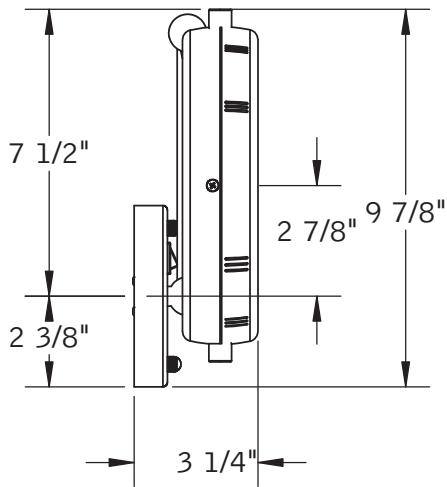

**Catalog Number: E2-H**

Baci At Home

E2-H

Top view

The center of the mirror is 7 1/8" above the center of the outlet box. Since the typical user's eye height is 58 3/4" the outlet box should be centered 51 5/8" above the floor.

Side view

E2-H

Installation

- 1) Attach backplate to the outlet box
- 2) Connect wires - green to ground, white to neutral and black to line
- 3) Slide canopy over the screws protruding from the backplate
- 4) Secure with trim nuts