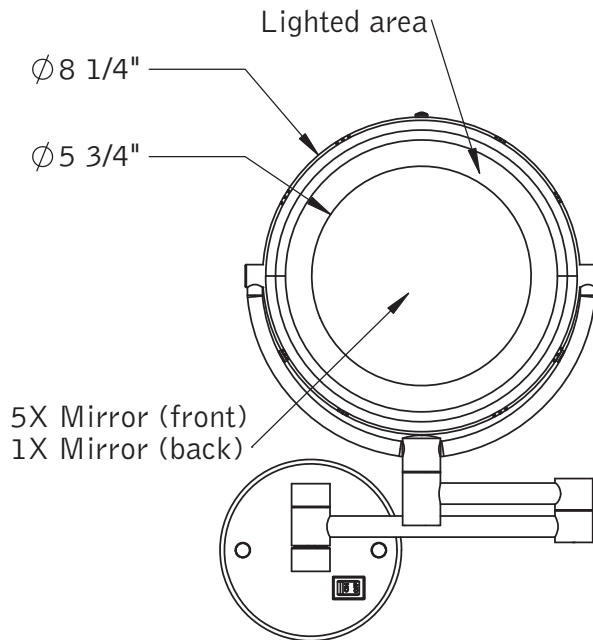

**Catalog Number: E2-H**

Baci At Home

E2-H

Top view

The center of the mirror is 7 1/8" above the center of the outlet box. Since the typical user's eye height is 58 3/4" the outlet box should be centered 51 5/8" above the floor.

Side view

E2-H

Installation

- 1) Attach backplate to the outlet box
- 2) Connect wires - green to ground, white to neutral and black to line
- 3) Slide canopy over the screws protruding from the backplate
- 4) Secure with trim nuts