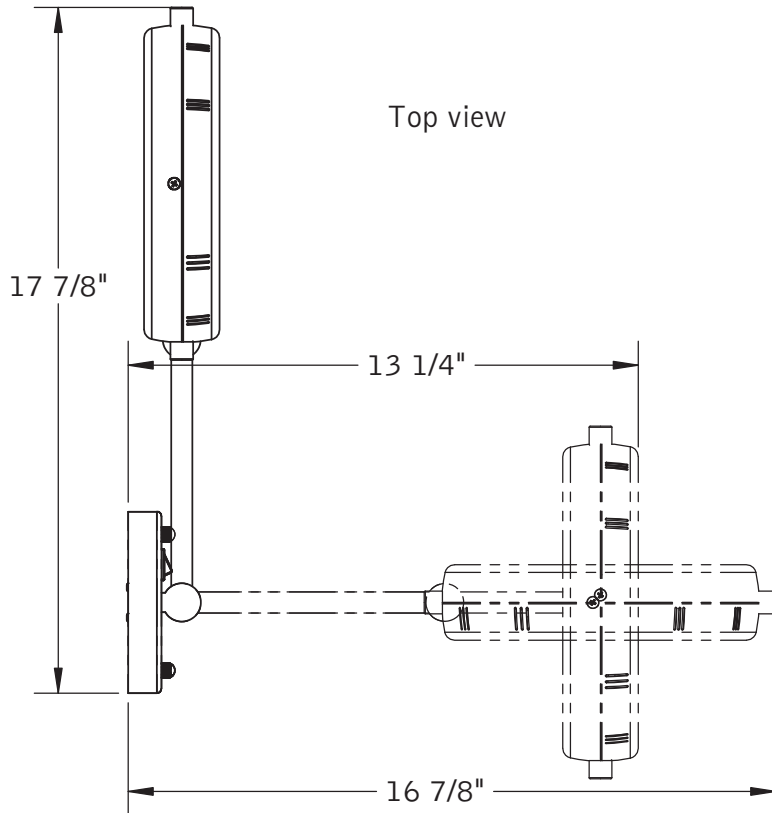

**Catalog Number: E2-H**

Baci At Home

E2-H

Top view

The center of the mirror is 7 1/8" above the center of the outlet box. Since the typical user's eye height is 58 3/4" the outlet box should be centered 51 5/8" above the floor.

Side view

E2-H

Installation

- 1) Attach backplate to the outlet box
- 2) Connect wires - green to ground, white to neutral and black to line
- 3) Slide canopy over the screws protruding from the backplate
- 4) Secure with trim nuts