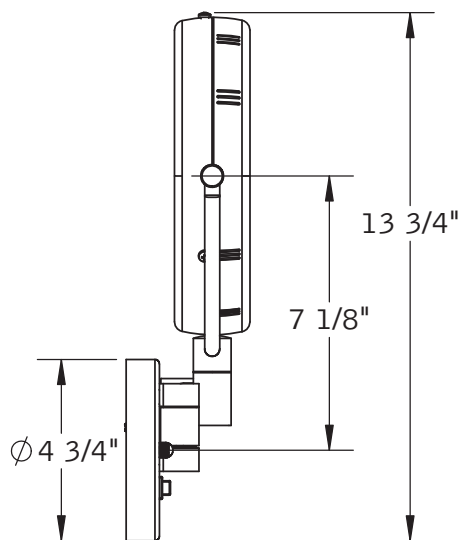

**Catalog Number: E2-H**

Baci At Home

E2-H

Top view

The center of the mirror is 7 1/8" above the center of the outlet box. Since the typical user's eye height is 58 3/4" the outlet box should be centered 51 5/8" above the floor.

Side view

E2-H

Installation

- 1) Attach backplate to the outlet box
- 2) Connect wires - green to ground, white to neutral and black to line
- 3) Slide canopy over the screws protruding from the backplate
- 4) Secure with trim nuts