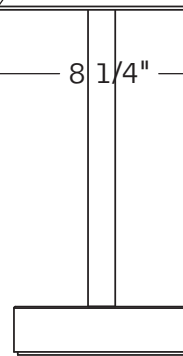

Catalog Number: **E26-LED**

Baci At Home

E26-LED

Top view

Side view

Lighted area

5X Mirror

Switch

E26-LED — Affordable Square Vanity Mirror

Product Category	Echo Mirrors
Special Features	Solid brass construction Optical quality glass mirror LED lighting 1 year warrantee
Lighting	Halo Light - Low Power LED
Lumens	260
Color Temperature	5000° K
Color Rendering Index	64
Electrical	
Watts	4
Volts	100-240
Hertz	50/60
Amps	.04
UL Listing	Portable lamp - suitable for damp locations (US)
Dimensions	Mirror body 8 1/8" wide x 8 1/4" high OA 17 1/4" high x 8 1/4" wide x 5 1/4" deep 4 1/2" square weighted base Furnished with cord and plug
Basic Model	E26-LED-CHROME
Body Types	All metal body
Magnification	5X
Finish Options	
Standard	Chrome
Standard	Satin Nickel