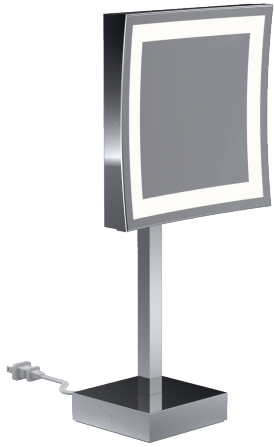

Catalog Number: **E26-LED**

Baci At Home

E26-LED

Top view

Side view

Lighted area

5X Mirror

Switch

E26-LED — Affordable Square Vanity Mirror

Product Category	Echo Mirrors
Special Features	Solid brass construction Optical quality glass mirror LED lighting 1 year warrantee
Lighting	Halo Light - Low Power LED
Lumens	260
Color Temperature	5000° K
Color Rendering Index	64
Electrical	
Watts	4
Volts	100-240
Hertz	50/60
Amps	.04
UL Listing	Portable lamp - suitable for damp locations (US)
Dimensions	Mirror body 8 1/8" wide x 8 1/4" high OA 17 1/4" high x 8 1/4" wide x 5 1/4" deep 4 1/2" square weighted base Furnished with cord and plug
Basic Model	E26-LED-CHROME
Body Types	All metal body
Magnification	5X
Finish Options	
Standard	Chrome
Standard	Satin Nickel