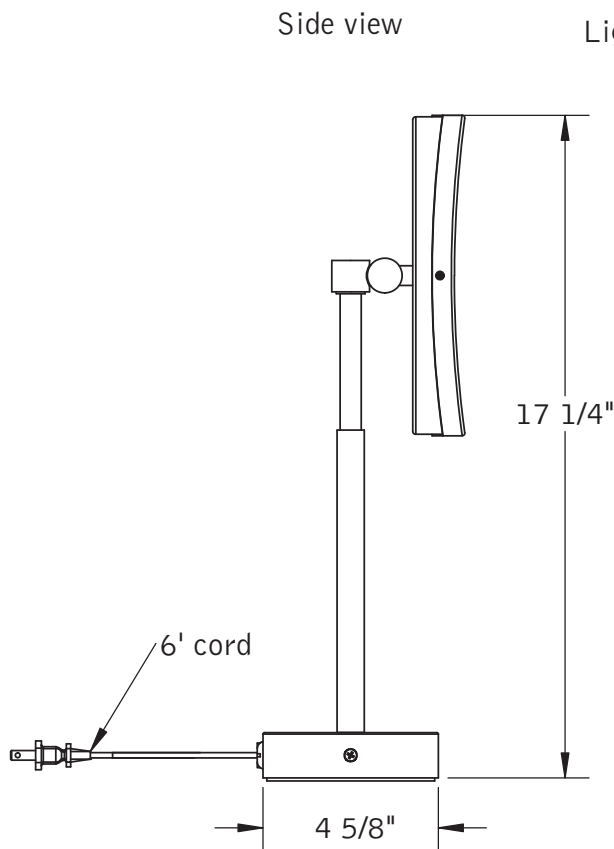

Catalog Number: **E26-LED**

Baci At Home

E26-LED

Top view

Side view

Lighted area

5X Mirror

Switch

E26-LED — Affordable Square Vanity Mirror

Product Category	Echo Mirrors
Special Features	Solid brass construction Optical quality glass mirror LED lighting 1 year warrantee
Lighting	Halo Light - Low Power LED
Lumens	260
Color Temperature	5000° K
Color Rendering Index	64
Electrical	
Watts	4
Volts	100-240
Hertz	50/60
Amps	.04
UL Listing	Portable lamp - suitable for damp locations (US)
Dimensions	Mirror body 8 1/8" wide x 8 1/4" high OA 17 1/4" high x 8 1/4" wide x 5 1/4" deep 4 1/2" square weighted base Furnished with cord and plug
Basic Model	E26-LED-CHROME
Body Types	All metal body
Magnification	5X
Finish Options	
Standard	Chrome
Standard	Satin Nickel