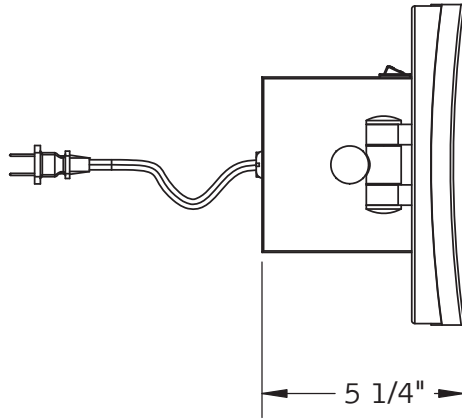

Catalog Number: **E26-LED**

Baci At Home

E26-LED

Top view

Side view

Lighted area

5X Mirror

Switch

E26-LED — Affordable Square Vanity Mirror

Product Category	Echo Mirrors
Special Features	Solid brass construction Optical quality glass mirror LED lighting 1 year warrantee
Lighting	Halo Light - Low Power LED
Lumens	260
Color Temperature	5000° K
Color Rendering Index	64
Electrical	
Watts	4
Volts	100-240
Hertz	50/60
Amps	.04
UL Listing	Portable lamp - suitable for damp locations (US)
Dimensions	Mirror body 8 1/8" wide x 8 1/4" high OA 17 1/4" high x 8 1/4" wide x 5 1/4" deep 4 1/2" square weighted base Furnished with cord and plug
Basic Model	E26-LED-CHROME
Body Types	All metal body
Magnification	5X
Finish Options	
Standard	Chrome
Standard	Satin Nickel