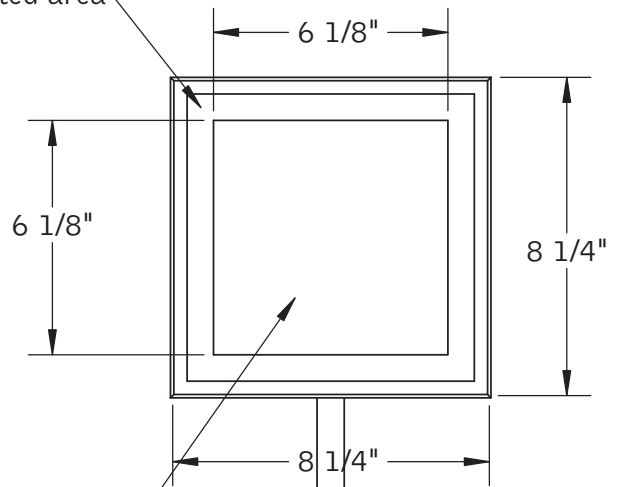

Catalog Number: **E26-LED**

Baci At Home

E26-LED

Top view

Side view

Lighted area

5X Mirror

Switch

E26-LED — Affordable Square Vanity Mirror

Product Category	Echo Mirrors
Special Features	Solid brass construction Optical quality glass mirror LED lighting 1 year warrantee
Lighting	Halo Light - Low Power LED
Lumens	260
Color Temperature	5000° K
Color Rendering Index	64
Electrical	
Watts	4
Volts	100-240
Hertz	50/60
Amps	.04
UL Listing	Portable lamp - suitable for damp locations (US)
Dimensions	Mirror body 8 1/8" wide x 8 1/4" high OA 17 1/4" high x 8 1/4" wide x 5 1/4" deep 4 1/2" square weighted base Furnished with cord and plug
Basic Model	E26-LED-CHROME
Body Types	All metal body
Magnification	5X
Finish Options	
Standard	Chrome
Standard	Satin Nickel