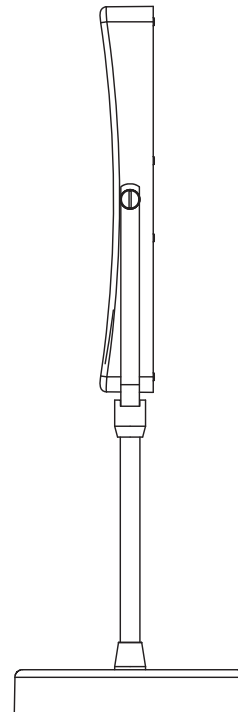

Catalog Number: EH-120-X

Baci At Home

EH-120-X

EH-120-X - Affordable rectangular table mirror

Product Category Baci Basic Mirrors
Special Features Corrosion Resistant construction
 Optical quality glass mirror
 2 year warrantee

Lighting Unlighted
 Lumens NA
 Color Temperature NA
 Color Rendering Index NA

Electrical
 Watts NA
 Volts NA
 Hertz (Frequency) NA
 Amps (Current) NA

UL Listing NA

Dimensions Mirror body 7 7/8" wide x 9 7/8" high
 OA 18" high x 8" wide x 6" deep
 6" wide weighted base

Basic Model EH-120-X CHR

Body Type Corrosion Resistant

Magnification 5X

Finish options
 Standard Chrome

Other models in this family

EH-130-X Round

EH-120 LED lighting