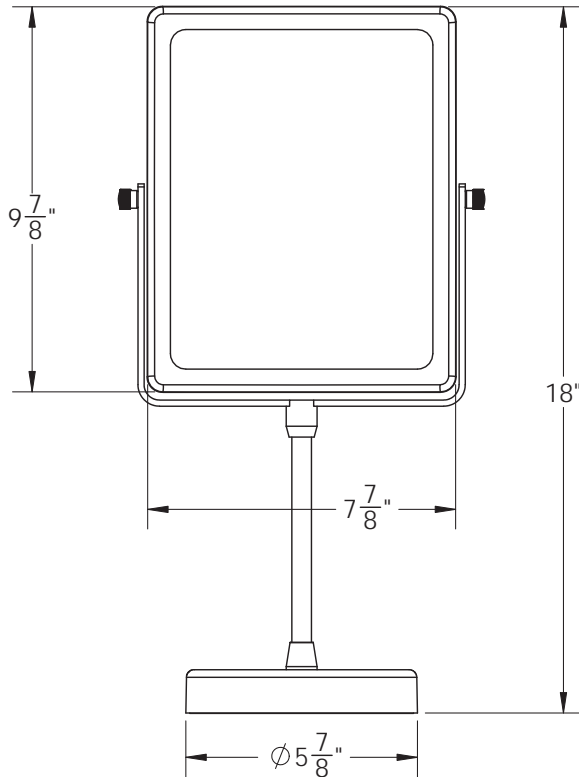

Catalog Number: EH-120-X

Baci At Home

EH-120-X

EH-120-X - Affordable rectangular table mirror

Product Category Baci Basic Mirrors
Special Features Corrosion Resistant construction
 Optical quality glass mirror
 2 year warrantee

Lighting Unlighted
 Lumens NA
 Color Temperature NA
 Color Rendering Index NA

Electrical
 Watts NA
 Volts NA
 Hertz (Frequency) NA
 Amps (Current) NA

UL Listing NA

Dimensions Mirror body 7 7/8" wide x 9 7/8" high
 OA 18" high x 8" wide x 6" deep
 6" wide weighted base

Basic Model EH-120-X CHR

Body Type Corrosion Resistant

Magnification 5X

Finish options
 Standard Chrome

Other models in this family

EH-130-X Round

EH-120 LED lighting