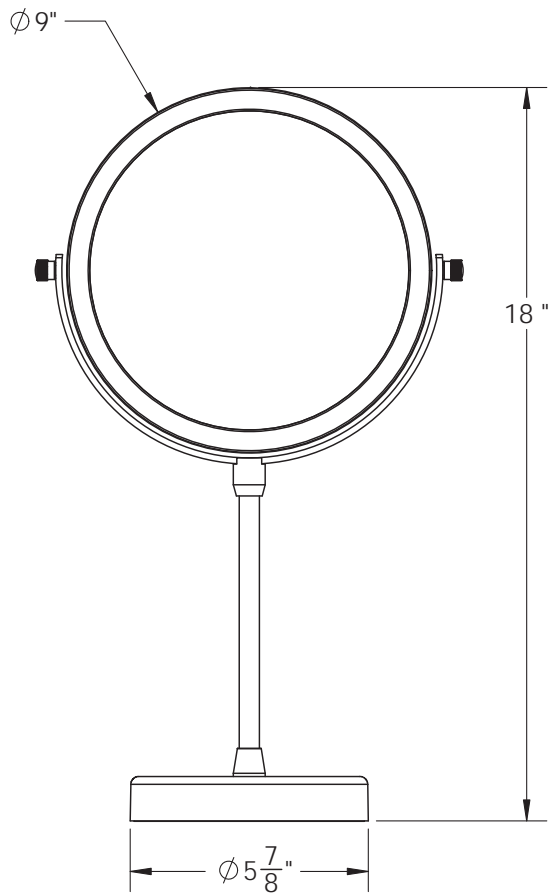

Catalog Number: EH-130-X

Baci At Home

EH-130-X

EH-130-X - Affordable round table mirror

Product Category Baci Basic Mirrors
Special Features Corrosion Resistant construction
 Optical quality 5X glass mirror
 2 year warrantee

Lighting Unlighted
 Lumens NA
 Color Temperature NA
 Color Rendering Index NA

Electrical
 Watts NA
 Volts NA
 Hertz (Frequency) NA
 Amps (Current) NA

UL Listing NA

Dimensions Mirror body 9" diameter
 OA 18" high x 9" wide x 6" deep
 6" wide weighted base

Basic Model EH-130-X CHR

Body Type Corrosion Resistant

Magnification 5X

Finish options
 Standard Chrome

Other models in this family

EH-120-X Rectangular

EH-130 LED lighting