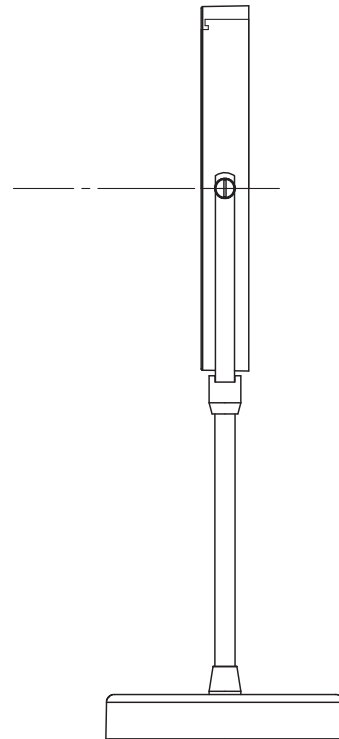

Catalog Number: EH-130-X

Baci At Home

EH-130-X

EH-130-X - Affordable round table mirror

Product Category Baci Basic Mirrors
Special Features Corrosion Resistant construction
 Optical quality 5X glass mirror
 2 year warrantee

Lighting Unlighted
 Lumens NA
 Color Temperature NA
 Color Rendering Index NA

Electrical
 Watts NA
 Volts NA
 Hertz (Frequency) NA
 Amps (Current) NA

UL Listing NA

Dimensions Mirror body 9" diameter
 OA 18" high x 9" wide x 6" deep
 6" wide weighted base

Basic Model EH-130-X CHR

Body Type Corrosion Resistant

Magnification 5X

Finish options
 Standard Chrome

Other models in this family

EH-120-X Rectangular

EH-130 LED lighting