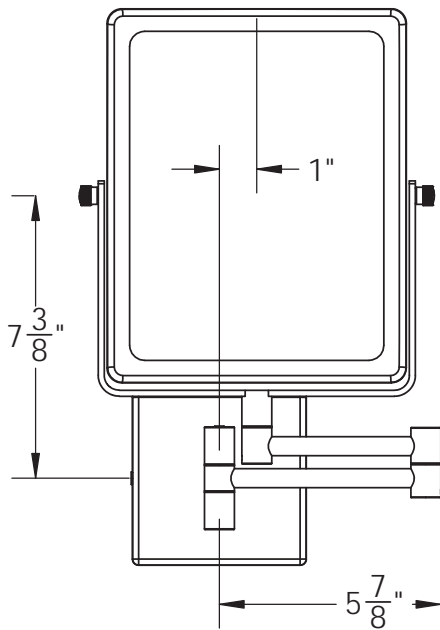

Catalog Number: **EH-20-X**

Baci At Home

EH-20-X

EH-20-X

Installation

- 1) Remove the 2 screws #1 and the backplate #2
- 2) Fasten the backplate to the mounting surface
- 3) Slide the canopy over the backplate and fasten it with the screws removed in step #1