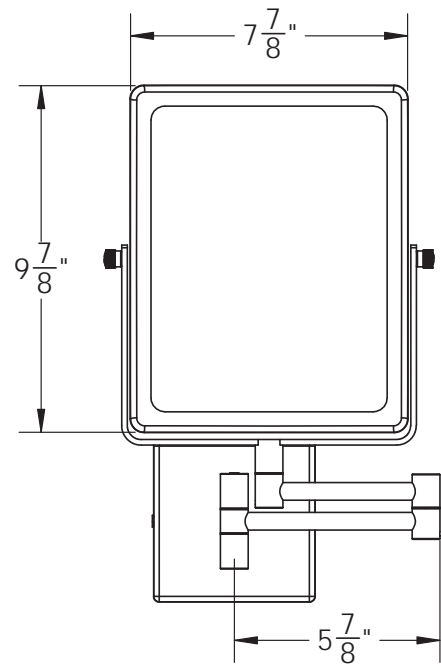

Catalog Number: **EH-20-X**

Baci At Home

EH-20-X

EH-20-X

Installation

- 1) Remove the 2 screws #1 and the backplate #2
- 2) Fasten the backplate to the mounting surface
- 3) Slide the canopy over the backplate and fasten it with the screws removed in step #1