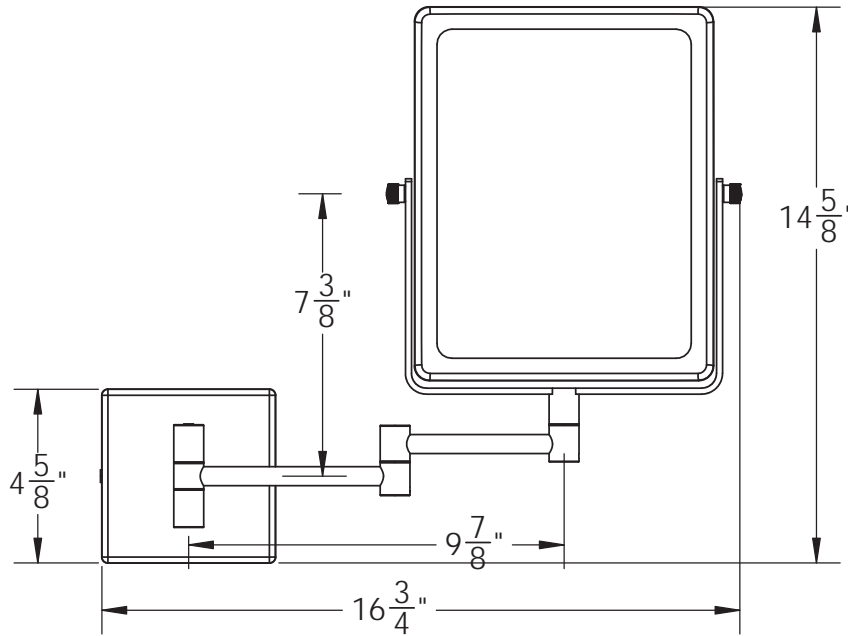

Catalog Number: **EH-20-X**

Baci At Home

EH-20-X

EH-20-X

Installation

- 1) Remove the 2 screws #1 and the backplate #2
- 2) Fasten the backplate to the mounting surface
- 3) Slide the canopy over the backplate and fasten it with the screws removed in step #1