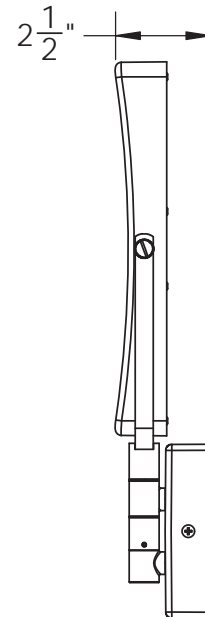

Catalog Number: **EH-20-X**

Baci At Home

EH-20-X

EH-20-X

Installation

- 1) Remove the 2 screws #1 and the backplate #2
- 2) Fasten the backplate to the mounting surface
- 3) Slide the canopy over the backplate and fasten it with the screws removed in step #1