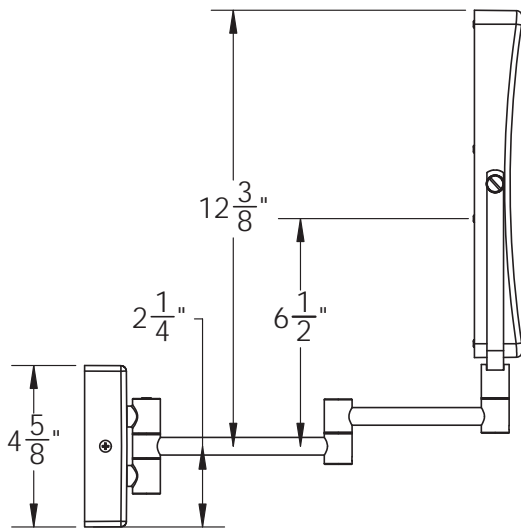

Catalog Number: **EH-20-X**

Baci At Home

EH-20-X

EH-20-X

Installation

- 1) Remove the 2 screws #1 and the backplate #2
- 2) Fasten the backplate to the mounting surface
- 3) Slide the canopy over the backplate and fasten it with the screws removed in step #1