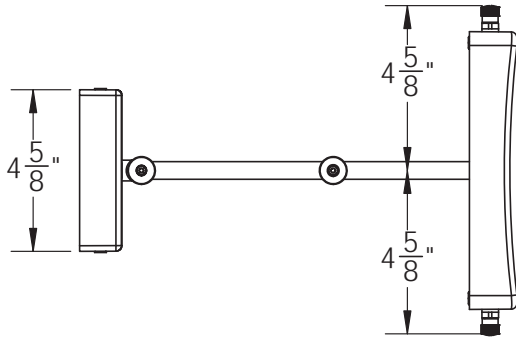

Catalog Number: **EH-20-X**

Baci At Home

EH-20-X

EH-20-X

Installation

- 1) Remove the 2 screws #1 and the backplate #2
- 2) Fasten the backplate to the mounting surface
- 3) Slide the canopy over the backplate and fasten it with the screws removed in step #1