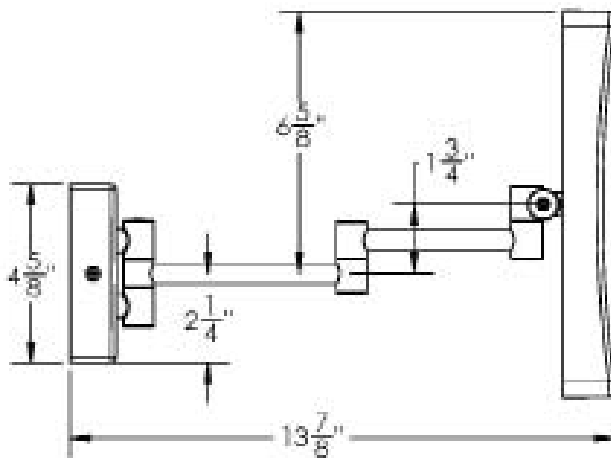

Catalog Number: **EH-20**

Baci At Home

EH-20

Lighted area
Natural white LED lighting

Operates on 110 to 240 Volts 50/60 Hertz

Installation

- 1) Remove the 2 screws #1 and the back plate #2
- 2) Fasten the backplate to the outlet box
- 3) Connect the wires from the mirror to the wires in the outlet box - Green to Ground, White to Neutral and Black to Line
- 4) Slide the canopy over the backplate and fasten with the screws removed in step 1