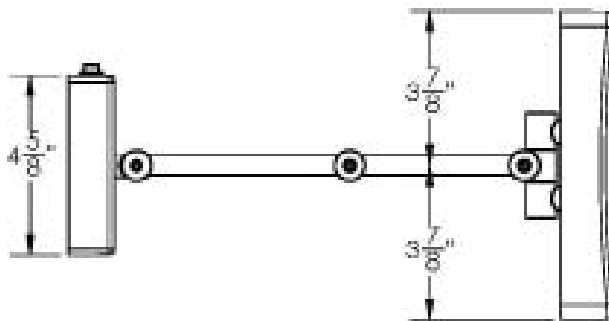

Catalog Number: **EH-20**

Baci At Home

EH-20

Lighted area
Natural white LED lighting

Operates on 110 to 240 Volts 50/60 Hertz

Installation

- 1) Remove the 2 screws #1 and the back plate #2
- 2) Fasten the backplate to the outlet box
- 3) Connect the wires from the mirror to the wires in the outlet box - Green to Ground, White to Neutral and Black to Line
- 4) Slide the canopy over the backplate and fasten with the screws removed in step 1