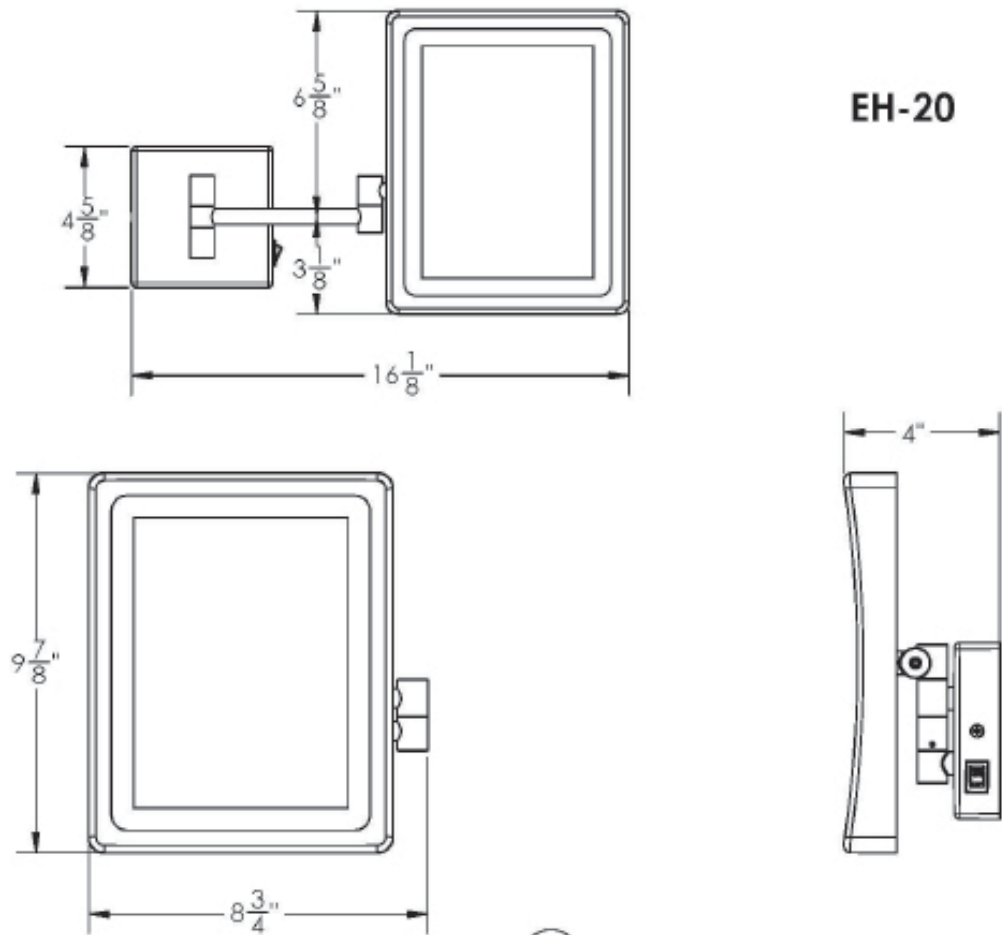

Catalog Number: **EH-20**

Baci At Home

EH-20

Lighted area
Natural white LED lighting

Operates on 110 to 240 Volts 50/60 Hertz

Installation

- 1) Remove the 2 screws #1 and the back plate #2
- 2) Fasten the backplate to the outlet box
- 3) Connect the wires from the mirror to the wires in the outlet box - Green to Ground, White to Neutral and Black to Line
- 4) Slide the canopy over the backplate and fasten with the screws removed in step 1