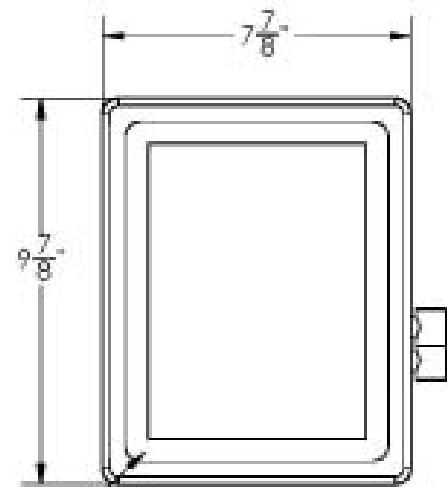

Catalog Number: **EH-20**

Baci At Home

EH-20

Lighted area
Natural white LED lighting

Operates on 110 to 240 Volts 50/60 Hertz

Installation

- 1) Remove the 2 screws #1 and the back plate #2
- 2) Fasten the backplate to the outlet box
- 3) Connect the wires from the mirror to the wires in the outlet box - Green to Ground, White to Neutral and Black to Line
- 4) Slide the canopy over the backplate and fasten with the screws removed in step 1