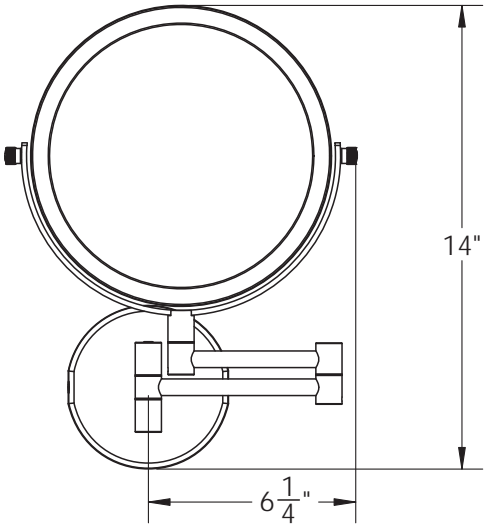

# Baci At Home

**EH-30-X**

EH-30-X

Installation

- 1) Remove the 2 screws #1 and the backplate #2
- 2) Fasten the backplate to the mounting surface
- 3) Slide the canopy over the backplate and fasten it with the screws removed in step #1

**Electrical**  
 Watts NA  
 Volts NA  
 Hertz (Frequency) NA  
 Amps (Current) NA

**UL Listing** NA

**Dimensions** Mirror body 8" diameter  
 Folds to 9 1/4" wide x 12 3/4" high x 2 1/4" deep  
 Canopy 4 3/4" wide x 4 7/8" high  
 Maximum extension 12 1/8"

**Basic Model** EH-30-X-CHR

**Body Type** Corrosion Resistant

**Magnification** 5X

**Finish options**  
 Standard Chrome

**Other models in this family**

EH-20-X Rectangular

EH-30 LED lighting