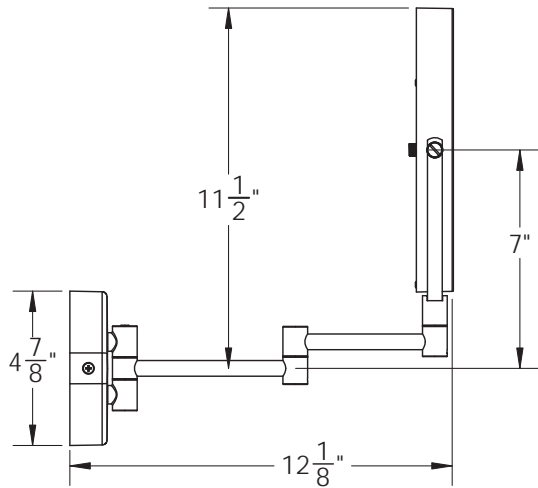

# Baci At Home

**EH-30-X**

EH-30-X

Installation

- 1) Remove the 2 screws #1 and the backplate #2
- 2) Fasten the backplate to the mounting surface
- 3) Slide the canopy over the backplate and fasten it with the screws removed in step #1

**Electrical**  
 Watts NA  
 Volts NA  
 Hertz (Frequency) NA  
 Amps (Current) NA

**UL Listing** NA

**Dimensions** Mirror body 8" diameter  
 Folds to 9 1/4" wide x 12 3/4" high x 2 1/4" deep  
 Canopy 4 3/4" wide x 4 7/8" high  
 Maximum extension 12 1/8"

**Basic Model** EH-30-X-CHR

**Body Type** Corrosion Resistant

**Magnification** 5X

**Finish options**  
 Standard Chrome

**Other models in this family**

EH-20-X Rectangular

EH-30 LED lighting