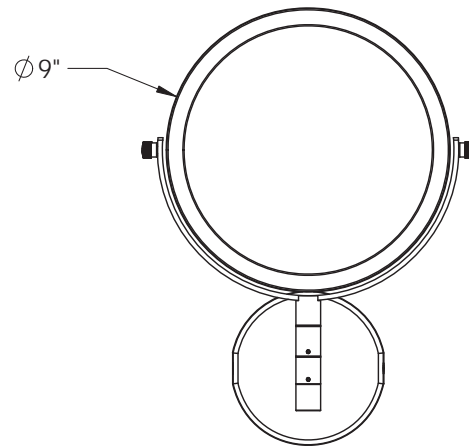

# Baci At Home

**EH-30-X**

EH-30-X

Installation

- 1) Remove the 2 screws #1 and the backplate #2
- 2) Fasten the backplate to the mounting surface
- 3) Slide the canopy over the backplate and fasten it with the screws removed in step #1

**Electrical**  
 Watts NA  
 Volts NA  
 Hertz (Frequency) NA  
 Amps (Current) NA

**UL Listing** NA

**Dimensions** Mirror body 8" diameter  
 Folds to 9 1/4" wide x 12 3/4" high x 2 1/4" deep  
 Canopy 4 3/4" wide x 4 7/8" high  
 Maximum extension 12 1/8"

**Basic Model** EH-30-X-CHR

**Body Type** Corrosion Resistant

**Magnification** 5X

**Finish options**  
 Standard Chrome

**Other models in this family**

EH-20-X Rectangular

EH-30 LED lighting