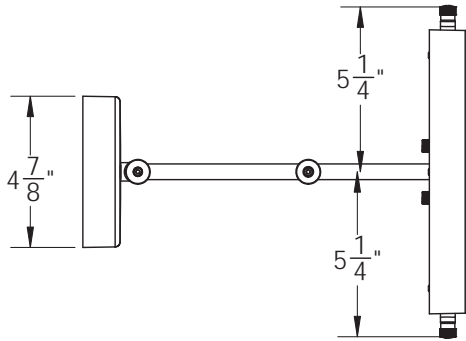

# Baci At Home

**EH-30-X**

EH-30-X

Installation

- 1) Remove the 2 screws #1 and the backplate #2
- 2) Fasten the backplate to the mounting surface
- 3) Slide the canopy over the backplate and fasten it with the screws removed in step #1

**Electrical**  
 Watts NA  
 Volts NA  
 Hertz (Frequency) NA  
 Amps (Current) NA

**UL Listing** NA

**Dimensions** Mirror body 8" diameter  
 Folds to 9 1/4" wide x 12 3/4" high x 2 1/4" deep  
 Canopy 4 3/4" wide x 4 7/8" high  
 Maximum extension 12 1/8"

**Basic Model** EH-30-X-CHR

**Body Type** Corrosion Resistant

**Magnification** 5X

**Finish options**  
 Standard Chrome

**Other models in this family**

EH-20-X Rectangular

EH-30 LED lighting