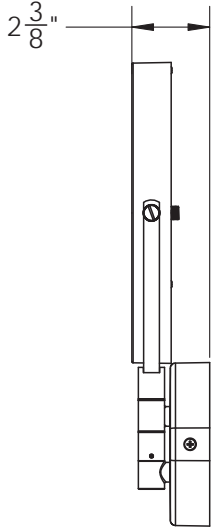

# Baci At Home

**EH-30-X**

EH-30-X

Installation

- 1) Remove the 2 screws #1 and the backplate #2
- 2) Fasten the backplate to the mounting surface
- 3) Slide the canopy over the backplate and fasten it with the screws removed in step #1

**Electrical**  
 Watts NA  
 Volts NA  
 Hertz (Frequency) NA  
 Amps (Current) NA

**UL Listing** NA

**Dimensions** Mirror body 8" diameter  
 Folds to 9 1/4" wide x 12 3/4" high x 2 1/4" deep  
 Canopy 4 3/4" wide x 4 7/8" high  
 Maximum extension 12 1/8"

**Basic Model** EH-30-X-CHR

**Body Type** Corrosion Resistant

**Magnification** 5X

**Finish options**  
 Standard Chrome

**Other models in this family**

EH-20-X Rectangular

EH-30 LED lighting