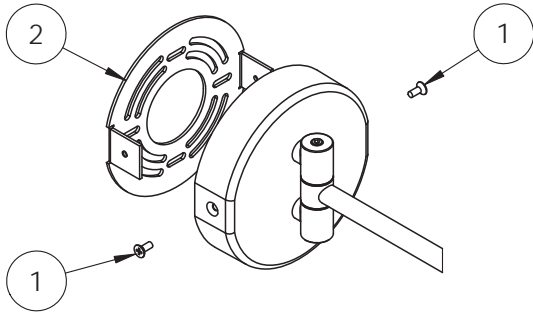

# Baci At Home

**EH-30-X**

EH-30-X

Installation

- 1) Remove the 2 screws #1 and the backplate #2
- 2) Fasten the backplate to the mounting surface
- 3) Slide the canopy over the backplate and fasten it with the screws removed in step #1

**Electrical**  
 Watts NA  
 Volts NA  
 Hertz (Frequency) NA  
 Amps (Current) NA

**UL Listing** NA

**Dimensions** Mirror body 8" diameter  
 Folds to 9 1/4" wide x 12 3/4" high x 2 1/4" deep  
 Canopy 4 3/4" wide x 4 7/8" high  
 Maximum extension 12 1/8"