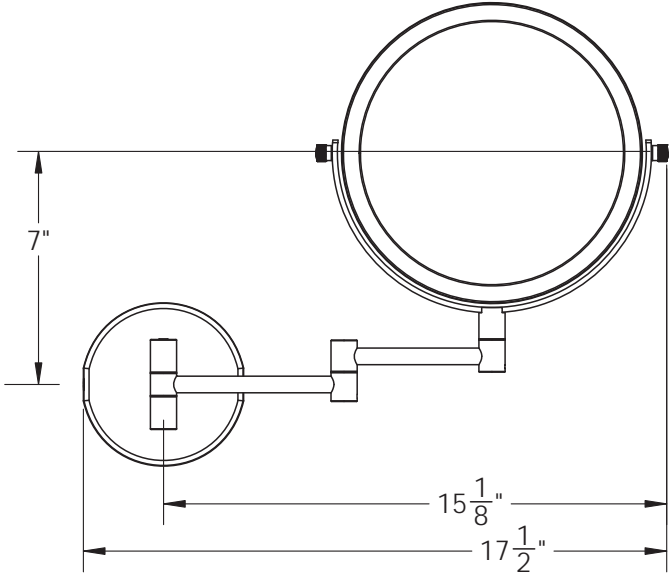

# Baci At Home

**EH-30-X**

EH-30-X

Installation

- 1) Remove the 2 screws #1 and the backplate #2
- 2) Fasten the backplate to the mounting surface
- 3) Slide the canopy over the backplate and fasten it with the screws removed in step #1

**Electrical**  
 Watts NA  
 Volts NA  
 Hertz (Frequency) NA  
 Amps (Current) NA

**UL Listing** NA

**Dimensions** Mirror body 8" diameter  
 Folds to 9 1/4" wide x 12 3/4" high x 2 1/4" deep  
 Canopy 4 3/4" wide x 4 7/8" high  
 Maximum extension 12 1/8"

**Basic Model** EH-30-X-CHR

**Body Type** Corrosion Resistant

**Magnification** 5X

**Finish options**  
 Standard Chrome

**Other models in this family**

EH-20-X Rectangular

EH-30 LED lighting