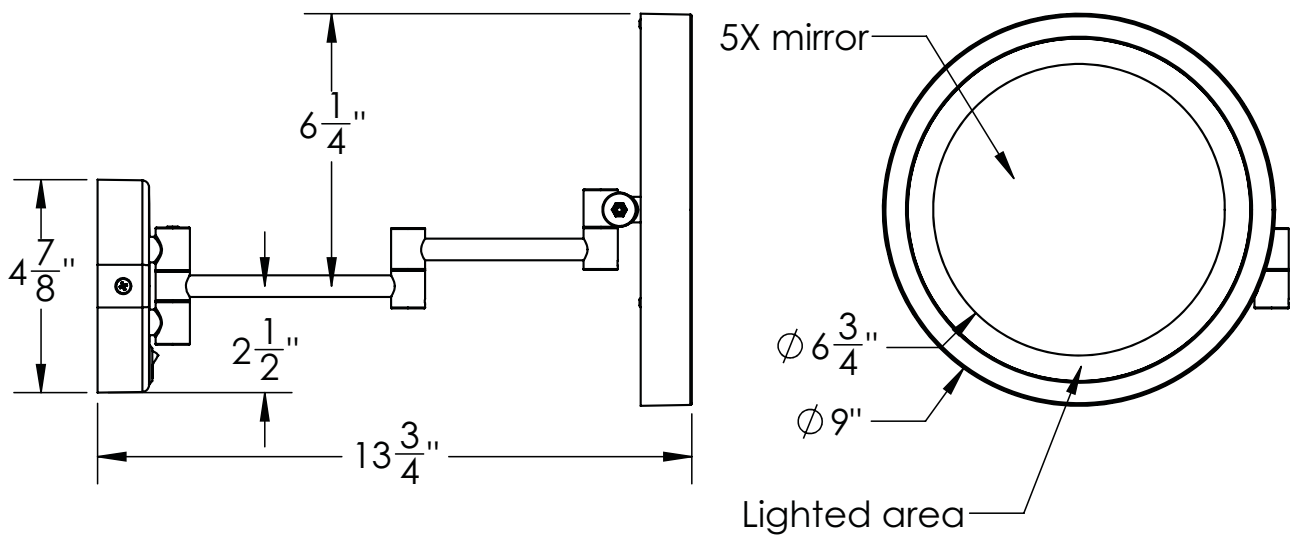

Catalog Number: **EH-30**

Baci At Home

EH-30

EH-30

Installation

- 1) Remove the 2 screws #1 and the back plate #2
- 2) Fasten the back plate to the outlet box
- 3) Connect the wires from the mirror to the wires in the outlet box - Green to Ground. White to Neutral and Black to Line
- 4) Slide the canopy over the backplate and fasten with the screws removed in step 1

EH-30 - Affordable round wall mirror

Product Category Baci Basic Mirrors
Special Features Corrosion Resistant construction
 Optical quality glass mirrors
 LED incandescent lighting
 2 year warrantee

Lighting Halo Light - Medium Power LED
 Lumens 375
 Color Temperature 4000
 Color Rendering Index 80

Electrical
 Watts 3
 Volts 100-240
 Hertz (Frequency) 50/60
 Amps (Current) .22

UL Listing NA

Dimensions Mirror body 9" diameter
 Folds to 9 3/8" wide x 9" high x 3 7/8" deep
 Canopy 4 5/8" wide x 4 5/8" high
 Maximum extension 13 3/4"

Basic Model EH-30-CHR

Body Type Corrosion Resistant

Magnification 5X

Finish options
 Standard Chrome
 Standard Satin Nickel
 Standard Bronze

Other models in this family

EH-20 Rectangular