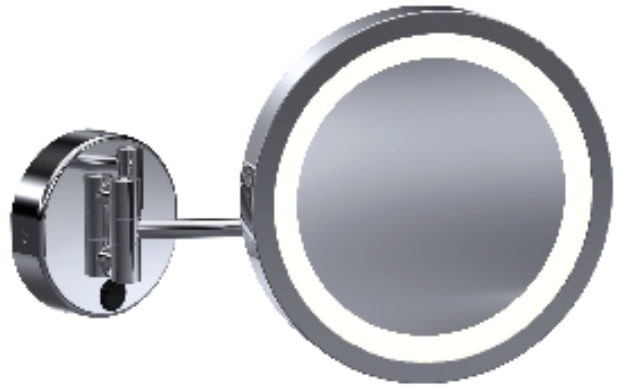

Catalog Number: **EH-30**

Baci At Home

EH-30

EH-30

Installation

- 1) Remove the 2 screws #1 and the back plate #2
- 2) Fasten the back plate to the outlet box
- 3) Connect the wires from the mirror to the wires in the outlet box - Green to Ground. White to Neutral and Black to Line
- 4) Slide the canopy over the backplate and fasten with the screws removed in step 1

EH-30 - Affordable round wall mirror

Product Category Baci Basic Mirrors
Special Features Corrosion Resistant construction
 Optical quality glass mirrors
 LED incandescent lighting
 2 year warrantee

Lighting Halo Light - Medium Power LED
 Lumens 375
 Color Temperature 4000
 Color Rendering Index 80

Electrical
 Watts 3
 Volts 100-240
 Hertz (Frequency) 50/60
 Amps (Current) .22

UL Listing NA

Dimensions Mirror body 9" diameter
 Folds to 9 3/8" wide x 9" high x 3 7/8" deep
 Canopy 4 5/8" wide x 4 5/8" high
 Maximum extension 13 3/4"

Basic Model EH-30-CHR

Body Type Corrosion Resistant

Magnification 5X

Finish options
 Standard Chrome
 Standard Satin Nickel
 Standard Bronze

Other models in this family

EH-20 Rectangular