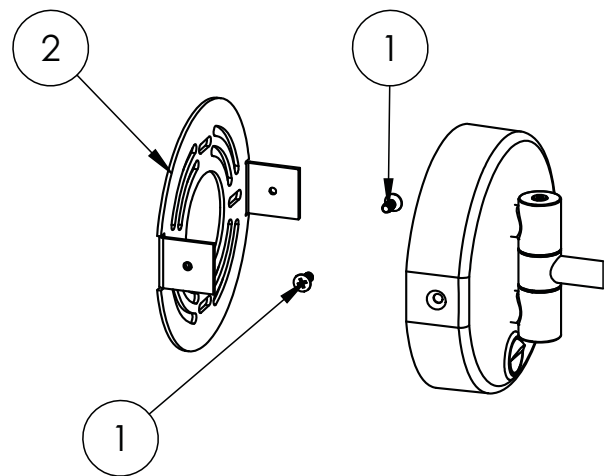

Catalog Number: **EH-30**

Baci At Home

EH-30

EH-30

Installation

- 1) Remove the 2 screws #1 and the back plate #2
- 2) Fasten the back plate to the outlet box
- 3) Connect the wires from the mirror to the wires in the outlet box - Green to Ground. White to Neutral and Black to Line
- 4) Slide the canopy over the backplate and fasten with the screws removed in step 1

EH-30 - Affordable round wall mirror

Product Category Baci Basic Mirrors
Special Features Corrosion Resistant construction
 Optical quality glass mirrors
 LED incandescent lighting
 2 year warrantee

Lighting Halo Light - Medium Power LED
 Lumens 375
 Color Temperature 4000
 Color Rendering Index 80

Electrical
 Watts 3
 Volts 100-240
 Hertz (Frequency) 50/60
 Amps (Current) .22

UL Listing NA

Dimensions Mirror body 9" diameter
 Folds to 9 3/8" wide x 9" high x 3 7/8" deep
 Canopy 4 5/8" wide x 4 5/8" high
 Maximum extension 13 3/4"

Basic Model EH-30-CHR

Body Type Corrosion Resistant

Magnification 5X

Finish options
 Standard Chrome
 Standard Satin Nickel
 Standard Bronze

Other models in this family

EH-20 Rectangular