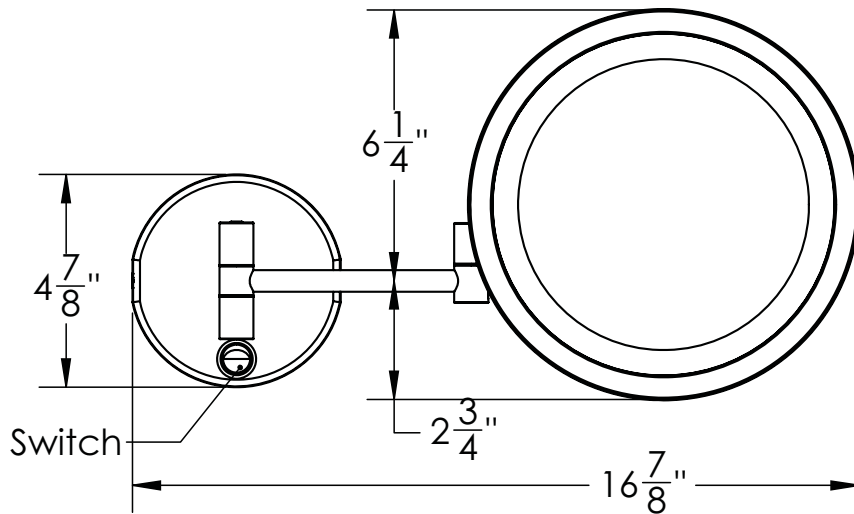

Catalog Number: **EH-30**

Baci At Home

EH-30

EH-30

Installation

- 1) Remove the 2 screws #1 and the back plate #2
- 2) Fasten the back plate to the outlet box
- 3) Connect the wires from the mirror to the wires in the outlet box - Green to Ground. White to Neutral and Black to Line
- 4) Slide the canopy over the backplate and fasten with the screws removed in step 1

EH-30 - Affordable round wall mirror

Product Category Baci Basic Mirrors
Special Features Corrosion Resistant construction
 Optical quality glass mirrors
 LED incandescent lighting
 2 year warrantee

Lighting Halo Light - Medium Power LED
 Lumens 375
 Color Temperature 4000
 Color Rendering Index 80

Electrical
 Watts 3
 Volts 100-240
 Hertz (Frequency) 50/60
 Amps (Current) .22

UL Listing NA

Dimensions Mirror body 9" diameter
 Folds to 9 3/8" wide x 9" high x 3 7/8" deep
 Canopy 4 5/8" wide x 4 5/8" high
 Maximum extension 13 3/4"

Basic Model EH-30-CHR

Body Type Corrosion Resistant

Magnification 5X

Finish options
 Standard Chrome
 Standard Satin Nickel
 Standard Bronze

Other models in this family

EH-20 Rectangular