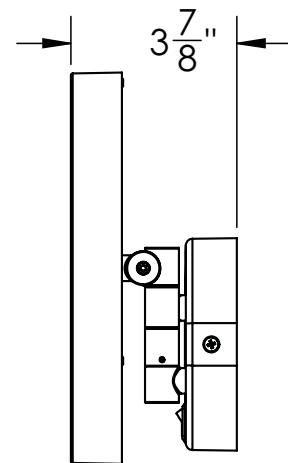

Catalog Number: **EH-30**

Baci At Home

EH-30

EH-30

Installation

- 1) Remove the 2 screws #1 and the back plate #2
- 2) Fasten the back plate to the outlet box
- 3) Connect the wires from the mirror to the wires in the outlet box - Green to Ground. White to Neutral and Black to Line
- 4) Slide the canopy over the backplate and fasten with the screws removed in step 1

Electrical
 Watts 3
 Volts 100-240
 Hertz (Frequency) 50/60
 Amps (Current) .22

UL Listing NA

Dimensions Mirror body 9" diameter
 Folds to 9 3/8" wide x 9" high x 3 7/8" deep
 Canopy 4 5/8" wide x 4 5/8" high
 Maximum extension 13 3/4"

Basic Model EH-30-CHR

Body Type Corrosion Resistant

Magnification 5X

Finish options
 Standard Chrome
 Standard Satin Nickel
 Standard Bronze

Other models in this family

EH-20 Rectangular