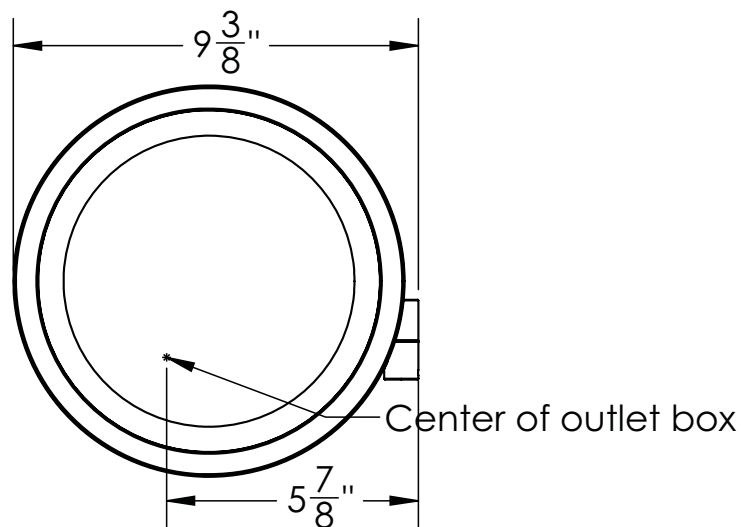

Catalog Number: **EH-30**

Baci At Home

EH-30

EH-30

Installation

- 1) Remove the 2 screws #1 and the back plate #2
- 2) Fasten the back plate to the outlet box
- 3) Connect the wires from the mirror to the wires in the outlet box - Green to Ground. White to Neutral and Black to Line
- 4) Slide the canopy over the backplate and fasten with the screws removed in step 1

EH-30 - Affordable round wall mirror

Product Category Baci Basic Mirrors
Special Features Corrosion Resistant construction
 Optical quality glass mirrors
 LED incandescent lighting
 2 year warrantee

Lighting Halo Light - Medium Power LED
 Lumens 375
 Color Temperature 4000
 Color Rendering Index 80

Electrical
 Watts 3
 Volts 100-240
 Hertz (Frequency) 50/60
 Amps (Current) .22

UL Listing NA

Dimensions Mirror body 9" diameter
 Folds to 9 3/8" wide x 9" high x 3 7/8" deep
 Canopy 4 5/8" wide x 4 5/8" high
 Maximum extension 13 3/4"

Basic Model EH-30-CHR

Body Type Corrosion Resistant

Magnification 5X

Finish options
 Standard Chrome
 Standard Satin Nickel
 Standard Bronze

Other models in this family

EH-20 Rectangular