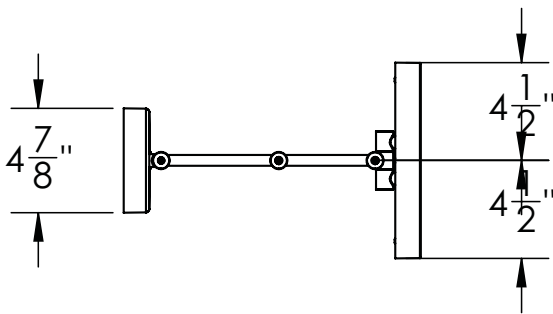

Catalog Number: **EH-30**

Baci At Home

EH-30

EH-30

Installation

- 1) Remove the 2 screws #1 and the back plate #2
- 2) Fasten the back plate to the outlet box
- 3) Connect the wires from the mirror to the wires in the outlet box - Green to Ground. White to Neutral and Black to Line
- 4) Slide the canopy over the backplate and fasten with the screws removed in step 1

Electrical
 Watts 3
 Volts 100-240
 Hertz (Frequency) 50/60
 Amps (Current) .22

UL Listing NA

Dimensions Mirror body 9" diameter
 Folds to 9 3/8" wide x 9" high x 3 7/8" deep
 Canopy 4 5/8" wide x 4 5/8" high
 Maximum extension 13 3/4"

Basic Model EH-30-CHR

Body Type Corrosion Resistant

Magnification 5X

Finish options
 Standard Chrome
 Standard Satin Nickel
 Standard Bronze

Other models in this family

EH-20 Rectangular