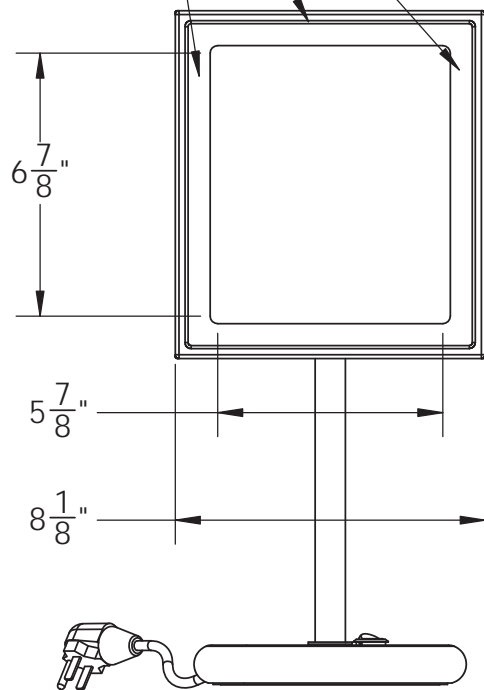

Catalog Number: BSR-218

Baci At Home

BSR-218

Read swivels 90°
left and right

Lighted area

BSR-218-CC - Plug-in table mirror

Product Category	Baci Senior Mirrors
Special Features	Solid brass construction Optical quality 5X glass mirrors High power, natural white LED lighting 5-year warranty
Lighting	Halo Light - High Power LED
Lumens	775
Color Temperature	2800 to 4800
Color Rendering Index	Min. 80
Electrical	
Watts	9
Volts	100-240
Hertz (Frequency)	56/60
Amps (Current)	.22
UL Listing	Furnishing - suitable for commercial or residential use in dry or damp locations (US\C)
Dimensions	Mirror body 8" wide x 9" high Unit height 18"
Basic Model	BSR-217-CC-CHR
Body Type	All metal body
Magnification	5X
Finish options	
Standard	Chrome, Satin Nickel, Bronze or Brass
Premium	Polished Nickel, Copper, Antique Brass
Custom	24 KT Gold, Kohler Vibrant Bronze, etc.