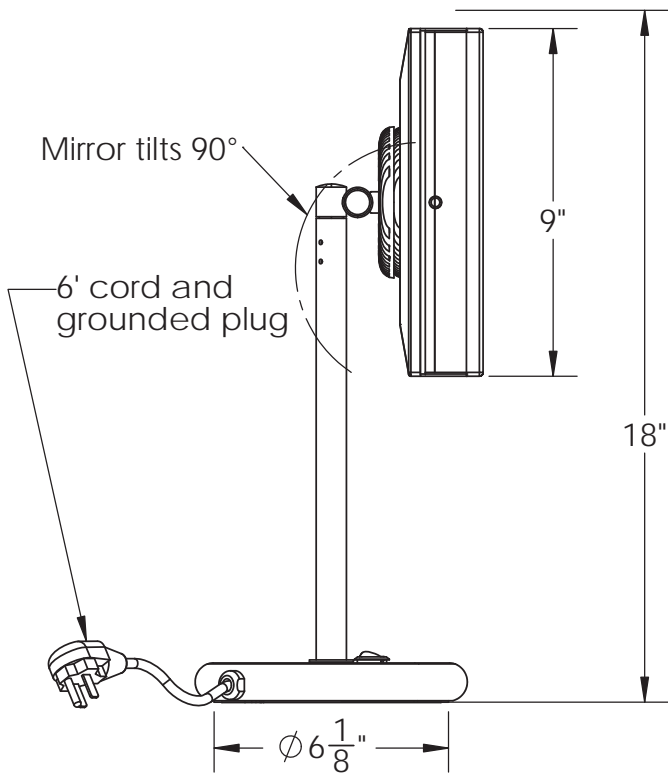

Catalog Number: BSR-218

Baci At Home

BSR-218

Read swivels 90°
left and right

Lighted area

BSR-218-CC - Plug-in table mirror

Product Category	Baci Senior Mirrors
Special Features	Solid brass construction Optical quality 5X glass mirrors High power, natural white LED lighting 5-year warranty
Lighting	Halo Light - High Power LED
Lumens	775
Color Temperature	2800 to 4800
Color Rendering Index	Min. 80
Electrical	
Watts	9
Volts	100-240
Hertz (Frequency)	56/60
Amps (Current)	.22
UL Listing	Furnishing - suitable for commercial or residential use in dry or damp locations (US\C)
Dimensions	Mirror body 8" wide x 9" high Unit height 18"
Basic Model	BSR-217-CC-CHR
Body Type	All metal body
Magnification	5X
Finish options	
Standard	Chrome, Satin Nickel, Bronze or Brass
Premium	Polished Nickel, Copper, Antique Brass
Custom	24 KT Gold, Kohler Vibrant Bronze, etc.