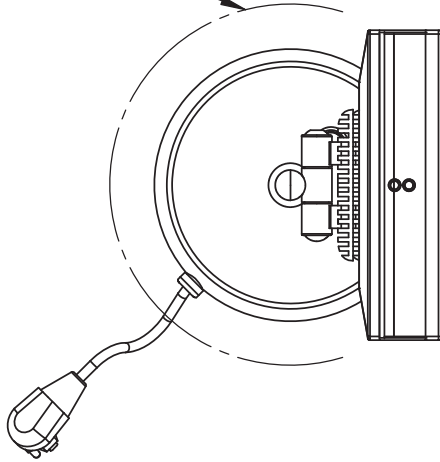

Catalog Number: BSR-218

Baci At Home

BSR-218

Read swivels 90°
left and right

Lighted area

BSR-218-CC - Plug-in table mirror

Product Category	Baci Senior Mirrors
Special Features	Solid brass construction Optical quality 5X glass mirrors High power, natural white LED lighting 5-year warranty
Lighting	Halo Light - High Power LED
Lumens	775
Color Temperature	2800 to 4800
Color Rendering Index	Min. 80
Electrical	
Watts	9
Volts	100-240
Hertz (Frequency)	56/60
Amps (Current)	.22
UL Listing	Furnishing - suitable for commercial or residential use in dry or damp locations (US\C)
Dimensions	Mirror body 8" wide x 9" high Unit height 18"
Basic Model	BSR-217-CC-CHR
Body Type	All metal body
Magnification	5X
Finish options	
Standard	Chrome, Satin Nickel, Bronze or Brass
Premium	Polished Nickel, Copper, Antique Brass
Custom	24 KT Gold, Kohler Vibrant Bronze, etc.