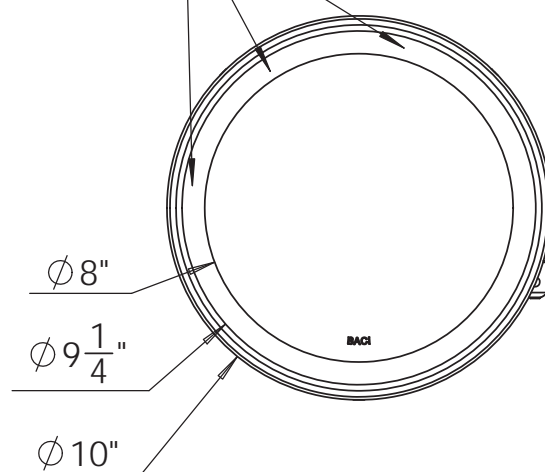

Catalog Number: BSR-X10-02

**BACI BY REMCRAFT**

BSR-X10-02

Top View

The center of the mirror is  $1 \frac{3}{4}$ " above the center of the outlet box. Since the typical user's eye height is  $58 \frac{3}{4}$ " the outlet box should be centered  $57$ " above the floor

Side View

Lighted area

**BSR-X10 10X magnified mirror**

<b>Product Category</b>	BJR-X10-02
<b>Special Features</b>	Solid brass construction Optical quality 10X glass mirror High power, natural white LED lighting 5-year warrantee
<b>Lighting</b>	Halo Light - High Power LED
Lumens	775
Color Temperature	3500° K
Color Rendering Index	80
<b>Electrical</b>	
Watts	9
Volts	100-240
Hertz (Frequency)	50/60
Amps (Current)	.22
<b>UL Listing</b>	Furnishing - suitable for commercial or residential use in damp locations (US/C)
<b>Dimensions</b>	Mirror body 10" diameter Folds to 10" wide x 10" high x 4 5/8" deep Canopy is 4 3/4" wide x 5" high Maximum extension 14 7/8"
<b>Body Type</b>	ABS
<b>Magnification</b>	10X
<b>Finish Options</b>	Standard - Chrome Premium - Satin Nickel, Polished Nickel, Polished Brass and Bronze Custom finishes available