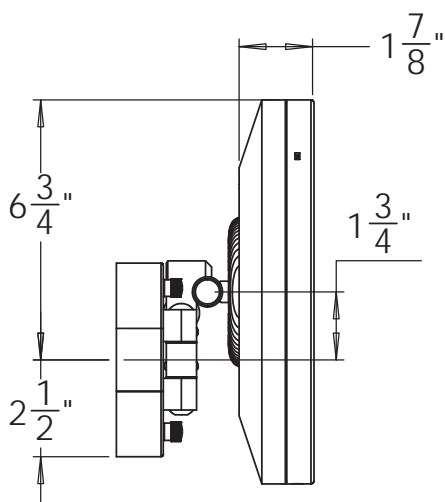

Catalog Number: BSR-X10-02

**BACI BY REMCRAFT**

BSR-X10-02

Top View

The center of the mirror is  $1 \frac{3}{4}$ " above the center of the outlet box. Since the typical user's eye height is  $58 \frac{3}{4}$ " the outlet box should be centered  $57$ " above the floor

Side View

Lighted area

**BSR-X10 10X magnified mirror**

<b>Product Category</b>	BJR-X10-02
<b>Special Features</b>	Solid brass construction Optical quality 10X glass mirror High power, natural white LED lighting 5-year warrantee
<b>Lighting</b>	Halo Light - High Power LED
Lumens	775
Color Temperature	3500° K
Color Rendering Index	80
<b>Electrical</b>	
Watts	9
Volts	100-240
Hertz (Frequency)	50/60
Amps (Current)	.22
<b>UL Listing</b>	Furnishing - suitable for commercial or residential use in damp locations (US/C)
<b>Dimensions</b>	Mirror body 10" diameter Folds to 10" wide x 10" high x 4 5/8" deep Canopy is 4 3/4" wide x 5" high Maximum extension 14 7/8"
<b>Body Type</b>	ABS
<b>Magnification</b>	10X
<b>Finish Options</b>	Standard - Chrome Premium - Satin Nickel, Polished Nickel, Polished Brass and Bronze Custom finishes available