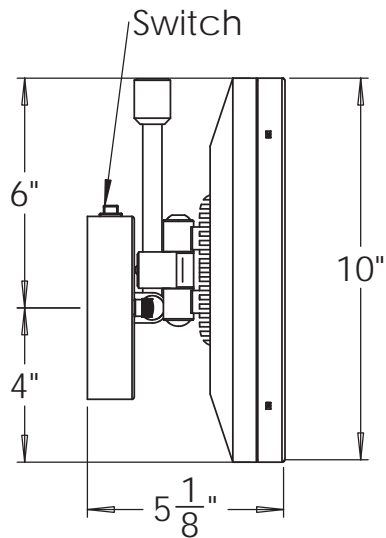

Catalog Number: BSR-X10-02

**BACI BY REMCRAFT**

BSR-X10-02

Top View

The center of the mirror is  $1 \frac{3}{4}$ " above the center of the outlet box. Since the typical user's eye height is  $58 \frac{3}{4}$ " the outlet box should be centered  $57$ " above the floor

Side View

Lighted area

**BSR-X10 10X magnified mirror**

<b>Product Category</b>	BJR-X10-02
<b>Special Features</b>	Solid brass construction Optical quality 10X glass mirror High power, natural white LED lighting 5-year warrantee
<b>Lighting</b>	Halo Light - High Power LED
Lumens	775
Color Temperature	3500° K
Color Rendering Index	80
<b>Electrical</b>	
Watts	9
Volts	100-240
Hertz (Frequency)	50/60
Amps (Current)	.22
<b>UL Listing</b>	Furnishing - suitable for commercial or residential use in damp locations (US/C)
<b>Dimensions</b>	Mirror body 10" diameter Folds to 10" wide x 10" high x 4 5/8" deep Canopy is 4 3/4" wide x 5" high Maximum extension 14 7/8"
<b>Body Type</b>	ABS
<b>Magnification</b>	10X
<b>Finish Options</b>	Standard - Chrome Premium - Satin Nickel, Polished Nickel, Polished Brass and Bronze Custom finishes available